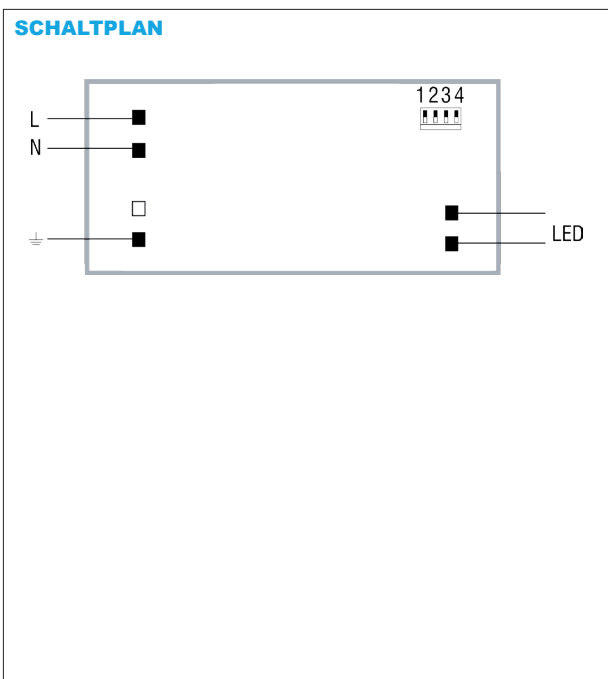

DIP Schalter	1	2	3	4
KONSTANTSTROM				
525mA	ON	-	-	-
550mA	ON	-	-	ON
575mA	ON	-	ON	-
600mA	ON	-	ON	ON
625mA	ON	ON	-	-
650mA	ON	ON	-	ON
675mA	ON	ON	ON	-
700mA	ON	ON	ON	ON

Beispiele

4x  **TCI LED SPOT 1000**
350mA 12,5W 1220lm
Art.-Nr. 122063/830/35

4x  **TCI LM585/20R66**
500mA 17,5W 2318lm
Art.-Nr. 122939/840R

3x  **TCI LC040B**
700mA 24,8W 3259lm
Art.-Nr. 129103/850

LED

MP 80/700 SLIM

SCHALTPLAN

NICHT DIMMBAR

LED